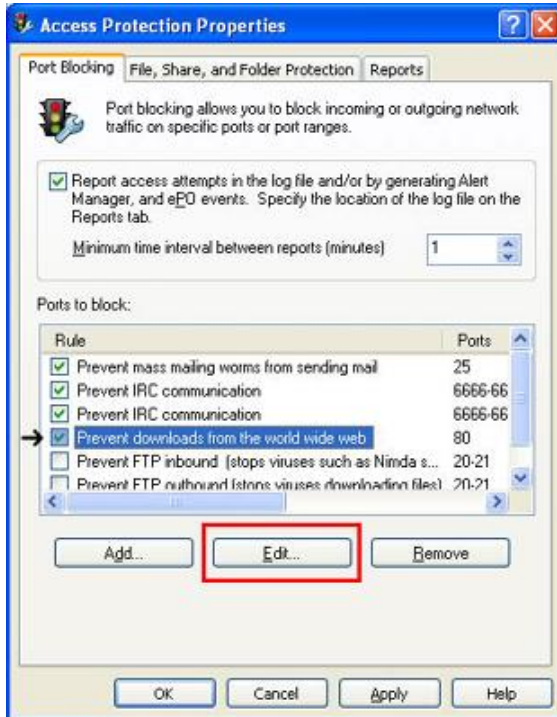

McAfee VirusScan Enterprise: How to allow streaming video

1. Open the VirusScan Console.
2. Open Properties for "Access Protection".
3. Select "Prevent downloads from the world wide web" and click Edit. (Pic. 1)
4. Inside "Excluded Processes" box add "wmplayer.exe" (no spaces - Pic. 2)

Pic. 1